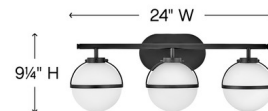

Description

The Hollis Bathroom Vanity Light highlights midcentury modern elements with Opal etched glass globe shades anchored by a sleek arm and secured with matching steel bands. Fixture can be mounted up or down. Note: Title 24 Compliant with included bulb option.

Shown in heritage brass / etched opal

Specifications

COLOR	Etched Opal
BODY FINISH	Heritage Brass
WATTAGE	10W
DIMMER	Standard 120V
DIMENSIONS	15"W x 9.25"H x 7.75"D
BULB INCLUDED	2 x JCD/G9/5W/120V LED
COUNTRY OF ORIGIN	China

Technical Information

PRODUCT DIMENSIONS	Backplate: 8"W x 4.5"H
COLOR RENDERING	90 CRI
LAMP COLOR	3000K
LUMENS/WATT	220.00
LUMINOUS FLUX	1100 lumens

CLICK TO VIEW PRODUCT

Notes: