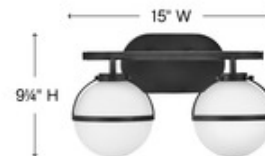

COMPANY

PROJECT

FIXTURE TYPE

APPROVED BY

DATE