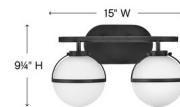

Description

The Hollis Bathroom Vanity Light highlights midcentury modern elements with Opal etched glass globe shades anchored by a sleek arm and secured with matching steel bands. Fixture can be mounted up or down. Note: Title 24 Compliant with included bulb option.

Shown in heritage brass / etched opal

Specifications

COLOR	Etched Opal
BODY FINISH	Heritage Brass
WATTAGE	10W
DIMMER	Standard 120V
DIMENSIONS	15"W x 9.25"H x 7.75"D
BULB INCLUDED	2 x JCD/G9/5W/120V LED
COUNTRY OF ORIGIN	China

Technical Information

PRODUCT DIMENSIONS	Backplate: 8"W x 4.5"H
COLOR RENDERING	90 CRI
LAMP COLOR	3000K
LUMENS/WATT	220.00
LUMINOUS FLUX	1100 lumens

CLICK TO VIEW PRODUCT

Notes: