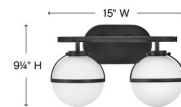

Description

The Hollis Bathroom Vanity Light highlights midcentury modern elements with Opal etched glass globe shades anchored by a sleek arm and secured with matching steel bands. Fixture can be mounted up or down. Note: Title 24 Compliant with included bulb option.

Shown in heritage brass / etched opal

Specifications

COLOR	Etched Opal
BODY FINISH	Heritage Brass
WATTAGE	10W
DIMMER	Standard 120V
DIMENSIONS	15"W x 9.25"H x 7.75"D
BULB INCLUDED	2 x JCD/G9/5W/120V LED
COUNTRY OF ORIGIN	China

Technical Information

PRODUCT DIMENSIONS	Backplate: 8"W x 4.5"H
COLOR RENDERING	90 CRI
LAMP COLOR	3000K
LUMENS/WATT	220.00
LUMINOUS FLUX	1100 lumens

CLICK TO VIEW PRODUCT

Notes: