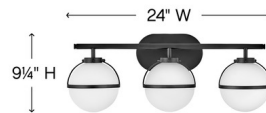

Description

The Hollis Bathroom Vanity Light highlights midcentury modern elements with Opal etched glass globe shades anchored by a sleek arm and secured with matching steel bands. Fixture can be mounted up or down. Note: Title 24 Compliant with included bulb option.

Shown in heritage brass / etched opal

Specifications

COLOR	Etched Opal
BODY FINISH	Heritage Brass
WATTAGE	10W
DIMMER	Standard 120V
DIMENSIONS	15"W x 9.25"H x 7.75"D
BULB INCLUDED	2 x JCD/G9/5W/120V LED
COUNTRY OF ORIGIN	China

Technical Information

PRODUCT DIMENSIONS	Backplate: 8"W x 4.5"H
COLOR RENDERING	90 CRI
LAMP COLOR	3000K
LUMENS/WATT	220.00
LUMINOUS FLUX	1100 lumens

CLICK TO VIEW PRODUCT

Notes: