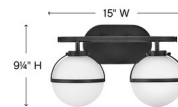

### Description

The Hollis Bathroom Vanity Light highlights midcentury modern elements with Opal etched glass globe shades anchored by a sleek arm and secured with matching steel bands. Fixture can be mounted up or down. Note: Title 24 Compliant with included bulb option.

### Specifications

COLOR . . . . . Etched Opal  
BODY FINISH . . . . . Heritage Brass  
WATTAGE . . . . . 15W  
DIMMER . . . . . Standard 120V  
DIMENSIONS . . . . . 24"W x 9.25"H x 7.75"D  
BULB INCLUDED . . . . . 3 x JCD/G9/5W/120V LED  
COUNTRY OF ORIGIN . . . . . China