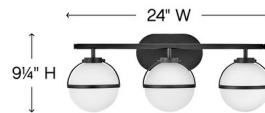

### Description

The Hollis Bathroom Vanity Light highlights midcentury modern elements with Opal etched glass globe shades anchored by a sleek arm and secured with matching steel bands. Fixture can be mounted up or down. Note: Title 24 Compliant with included bulb option.

### Specifications

COLOR . . . . . Etched Opal  
BODY FINISH . . . . . Heritage Brass  
WATTAGE . . . . . 15W  
DIMMER . . . . . Standard 120V  
DIMENSIONS . . . . . 24"W x 9.25"H x 7.75"D  
BULB INCLUDED . . . . . 3 x JCD/G9/5W/120V LED  
COUNTRY OF ORIGIN . . . . . China