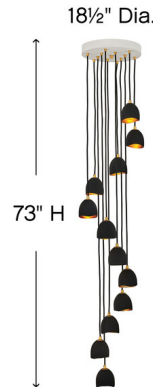

Description

Part of the Lisa McDennon Collection, the Nula Chandelier is a juxtaposition of industrial elements and organic influences, pairing a dense Shell White or Shell Black exterior with a gleaming, luxe Gold interior. Provided with twelve 10 foot cords, gold hooks, and black straps for installation. Width and height vary based on installation preferences. Canopy: 18.5 inch diameter. UL / CSA listed.

Specifications

COLOR	Shell Black
BODY FINISH	Gold
WATTAGE	60W
DIMMER	Standard 120V
DIMENSIONS	18.5"W x 73"H
BULB NOT INCLUDED	12 x B11/Candelabra (E12)/5W/120V LED
OTHER BULB OPTIONS	12 x B10/Candelabra (E12)/60W/120V Incandescent
COUNTRY OF ORIGIN	Philippines

Shown in gold / shell black

CLICK TO VIEW PRODUCT

Notes: