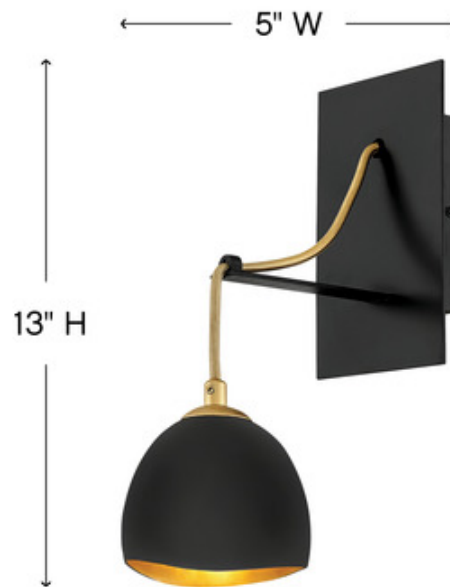

COMPANY

PROJECT

FIXTURE TYPE

APPROVED BY

DATE