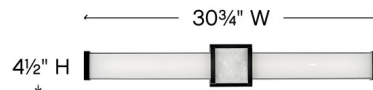

Description

Turn your bathroom into a sanctuary with Pietra. Luxe materials and meticulous craftsmanship add to the spa-like zen of this integrated LED collection. A prominent cast center bracelet features a piece of solid stone with natural veining and subtle coloration that gleams. Sophisticated details including cast endcaps and mitered glass complete this captivating look. Note: LED option is Title 24 Compliant.

Shown in black / white

Specifications

COLOR	White
BODY FINISH	Black
WATTAGE	40W
DIMMER	Low Voltage Electronic
DIMENSIONS	24.75"W x 4.5"H x 2.75"D
INTEGRATED LED MODULE	1 x LED/40W/120V LED
COUNTRY OF ORIGIN	China