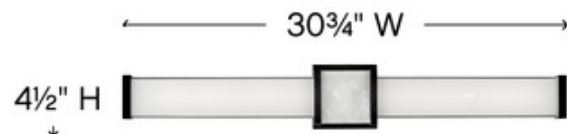

COMPANY	PROJECT	FIXTURE TYPE	APPROVED BY	DATE