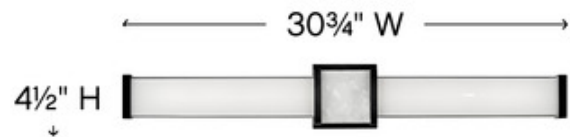

COMPANY

PROJECT

FIXTURE TYPE

APPROVED BY

DATE