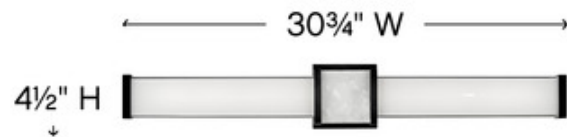

COMPANY

PROJECT

FIXTURE TYPE

APPROVED BY

DATE