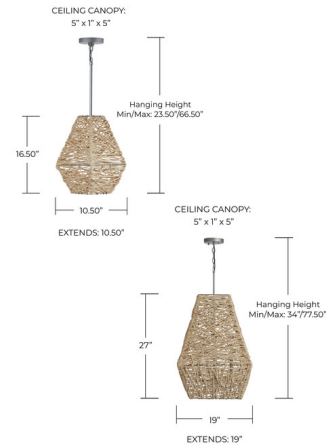

Shown in gray / natural jute