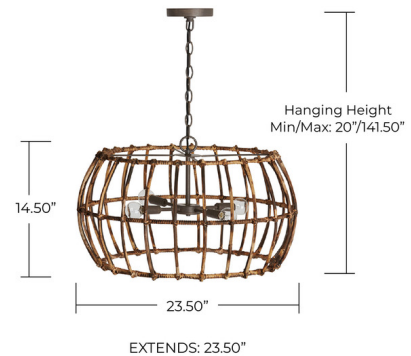

Lightology

lightology.com
866-954-4489
05-17-26

Project: _____

Company: _____

Location: _____ Fixture Type: _____

SPEC #: **CPT856991**

Approved On: _____ Approved By: _____

Sanibel 4 Light Pendant By Capital Lighting

Description

The Sanibel 4 Light Pendant offers tropical old world charm with an earthy twist. Features hand applied Blazed Rattan over a Nordic Grey frame. Canopy and hardware are also finished in Nordic Grey. Each piece will vary due to the handcrafted nature of the design. Includes 10 feet of chain and 15 feet of wire. Canopy: 5 inch diameter x 1 inch height. UL listed.

Shown in nordic grey / blazed rattan

CEILING CANOPY: 5" x 1" x 5"

Specifications

COLOR	Blazed Rattan
BODY FINISH	Nordic Grey
WATTAGE	240W
DIMMER	Standard 120V
DIMENSIONS	135.5"L x 23.5"W x 14.5"H
BULB NOT INCLUDED	4 x G16.5/Candelabra (E12)/60W/120V Incandescent
COUNTRY OF ORIGIN	India