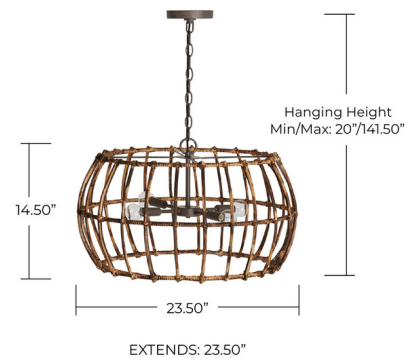

## Sanibel 4 Light Pendant By Capital Lighting

### Description

The Sanibel 4 Light Pendant offers tropical old world charm with an earthy twist. Features hand applied Blazed Rattan over a Nordic Grey frame. Canopy and hardware are also finished in Nordic Grey. Each piece will vary due to the handcrafted nature of the design. Includes 10 feet of chain and 15 feet of wire. Canopy: 5 inch diameter x 1 inch height. UL listed.

Shown in nordic grey / blazed rattan

CEILING CANOPY: 5" x 1" x 5"

### Specifications

COLOR	Blazed Rattan
BODY FINISH	Nordic Grey
WATTAGE	240W
DIMMER	Standard 120V
DIMENSIONS	135.5"L x 23.5"W x 14.5"H
BULB NOT INCLUDED	4 x G16.5/Candelabra (E12)/60W/120V Incandescent
COUNTRY OF ORIGIN	India