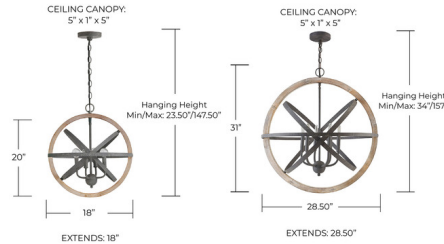

Description

The Ironwood Orb Pendant will work well with rustic, farmhouse, industrial and contemporary decors. Features a Mango Wood frame with adjustable Iron bands that allow you to slightly change the look of the orb. Available in two sizes. Canopy: 5 inch diameter x 1 inch height. UL listed.

Shown in iron / mango wood

Specifications

COLOR Mango Wood
BODY FINISH Iron
WATTAGE 240W
DIMMER Standard 120V
DIMENSIONS 18"W x 20"H
BULB NOT INCLUDED 4 x G16.5/Candelabra (E12)/60W/120V Incandescent
COUNTRY OF ORIGIN India

Technical Information

PRODUCT DIMENSIONS Chain length: 10 feet

CLICK TO VIEW PRODUCT

Notes: