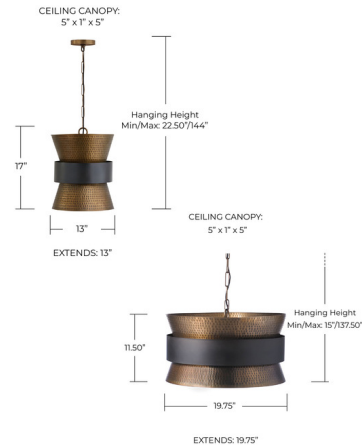

### Description

The Loren Pendant has an hourglass shaped shade that features a hammered textured Patina Brass finish with a band of Dark Zinc. Due to the handmade nature of this fixture no two are identical. Available in two sizes. Canopy: 5 inch diameter x 1 inch height. UL listed.

### Specifications

COLOR . . . . . Dark Zinc  
 BODY FINISH . . . . . Patina Brass  
 WATTAGE . . . . . 100W  
 DIMMER . . . . . Standard 120V  
 DIMENSIONS . . . . . 13"W x 17"H  
 BULB NOT INCLUDED . . . . . 1 x G25/Medium (E26)/100W/120V Incandescent  
 OTHER BULB OPTIONS . . . . . 1 x G25/Medium (E26)/120V LED  
 COUNTRY OF ORIGIN . . . . . India

### Technical Information

PRODUCT DIMENSIONS . . . . . Chain length: 10 feet

Shown in patina brass / dark zinc

CLICK TO VIEW PRODUCT

Notes: