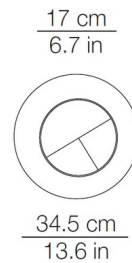

By kdIn

Description

The Evita Floor Lamp offers a chic, modern look that features an unwinding cylindrical body to reveal a subtle illumination. On / Off foot switch. CE listed.

Specifications

COLOR N/A
BODY FINISH White
WATTAGE 108W
DIMMER Fluorescent
DIMENSIONS 13.6"W x 74.8"H
BULB NOT INCLUDED 2 x T5/T5 Bipin/54W/120V Fluorescent

Shown in white

Front view

Top view

CLICK TO VIEW PRODUCT

Notes: