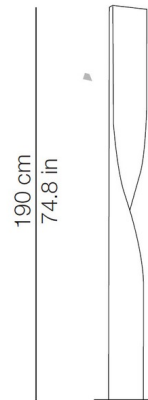

Lightology

lightology.com
866-954-4489
05-24-26

Project: _____

Company: _____

Location: _____ Fixture Type: _____

SPEC #: **KUN857023**

Approved On: _____ Approved By: _____

Evita Floor Lamp

By kdIn

Description

The Evita Floor Lamp offers a chic, modern look that features an unwinding cylindrical body to reveal a subtle illumination. On / Off foot switch. CE listed.

Specifications

COLOR N/A
BODY FINISH White
WATTAGE 108W
DIMMER Fluorescent
DIMENSIONS 13.6"W x 74.8"H
BULB NOT INCLUDED 2 x T5/T5 Bipin/54W/120V Fluorescent

Shown in white

Front view

Top view

CLICK TO VIEW PRODUCT

Notes: