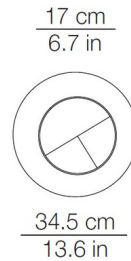

Top view

CLICK TO VIEW PRODUCT

Notes: