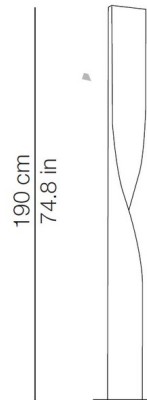

Lightology

lightology.com
866-954-4489
07-06-26

Project: _____

Company: _____

Location: _____ Fixture Type: _____

SPEC #: **KUN857025**

Approved On: _____ Approved By: _____

Evita Floor Lamp

By kdIn

Description

The Evita Floor Lamp offers a chic, modern look that features an unwinding cylindrical body to reveal a subtle illumination. On / Off foot switch. CE listed.

Specifications

COLOR N/A
BODY FINISH Dove Gray
WATTAGE 108W
DIMMER Fluorescent
DIMENSIONS 13.6"W x 74.8"H
BULB NOT INCLUDED 2 x T5/T5 Bipin/54W/120V Fluorescent

Shown in dove gray

Front view

Top view

CLICK TO VIEW PRODUCT

Notes: