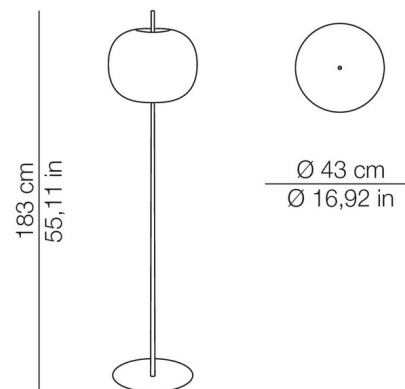

### Specifications

COLOR	Opal
BODY FINISH	Brass
WATTAGE	30W
DIMMER	Included
DIMENSIONS	16.92"W x 72.04"H
BULB NOT INCLUDED	2 x A19/Medium (E26)/15W/120V LED

Shown in brass / opal

Front view

Top view

CLICK TO VIEW PRODUCT