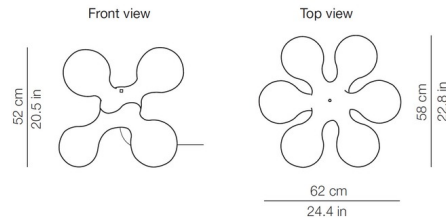

Shown in white / white

Specifications

COLOR	White
BODY FINISH	White
WATTAGE	240W
DIMMER	Not Dimmable
DIMENSIONS	24.4"W x 22.8"H
BULB NOT INCLUDED	6 x B10/Candelabra (E12)/40W/120V Incandescent
OTHER BULB OPTIONS	6 x B10/Candelabra (E12)/6W/120V LED