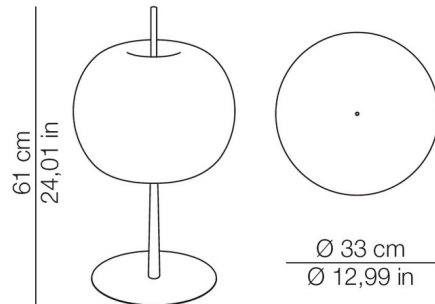

Shown in copper / opal

Front view

Top view

Specifications

COLOR	Opal
BODY FINISH	Copper
WATTAGE	15W
DIMMER	Included
DIMENSIONS	12.99"W x 24.01"H
BULB NOT INCLUDED	1 x A19/Medium (E26)/15W/120V LED

CLICK TO VIEW PRODUCT