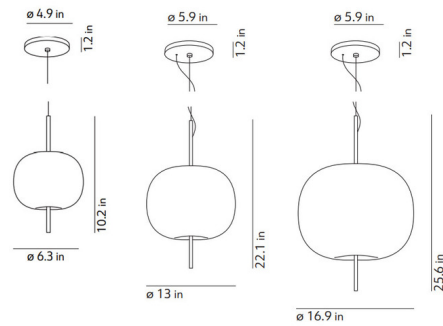

### Specifications

COLOR	Opal
BODY FINISH	Black
WATTAGE	120W
DIMMER	Standard 120V
DIMENSIONS	16.9"W x 25.6"H
BULB NOT INCLUDED	2 x A19/Medium (E26)/60W/120V Incandescent
OTHER BULB OPTIONS	2 x A19/Medium (E26)/120V LED