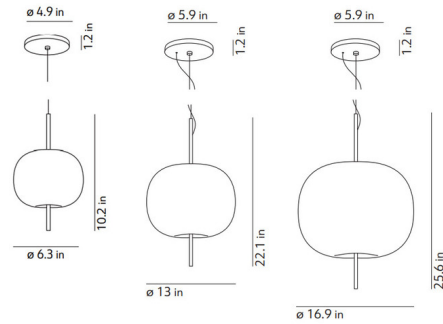

### Specifications

COLOR	Opal
BODY FINISH	Brass
WATTAGE	120W
DIMMER	Standard 120V
DIMENSIONS	16.9"W x 25.6"H
BULB NOT INCLUDED	2 x A19/Medium (E26)/60W/120V Incandescent
OTHER BULB OPTIONS	2 x A19/Medium (E26)/120V LED