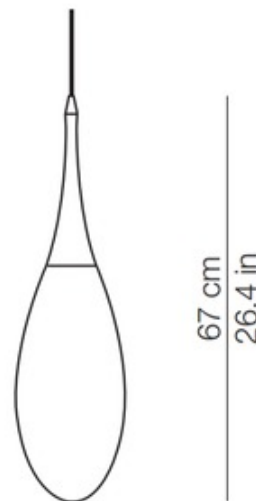

BRAND

kdln

DESCRIPTION

The Spillo Pendant offers a sleek, modern design that features a tear drop shaped rotational molded polyethylene diffuser that provides ambient multi-directional light, set into a White painted aluminum socket holder. CE listed.

Shown in: White

SHADE COLOR	N/A
BODY FINISH	White
WATTAGE	6W
DIMMER	Standard 120V
DIMENSIONS	70.8"L x 7.1"W x 26.4"H
BULB NOT INCLUDED	
LAMP	1 x A19/Medium (E26)/6W/120V LED

SPEC #

KUN857075

Front view

Top view