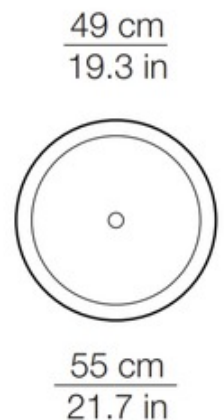

COMPANY

PROJECT

FIXTURE TYPE

APPROVED BY

DATE