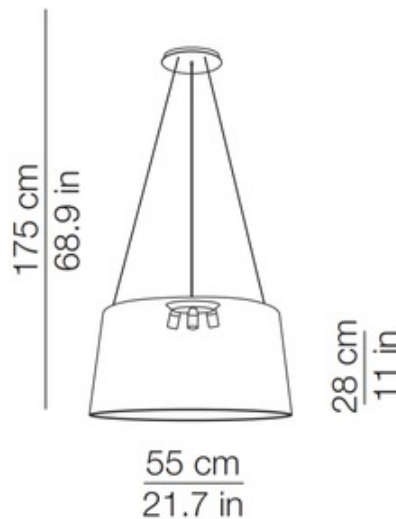

BRAND

kdln

DESCRIPTION

The Tripod Pendant offers a sleek, versatile design that features a tapered fire-resistant fabric shade suspended from three cables. Available with an Ecu, Moka, or White shade. CE listed.

Shown in: Gray / Ecu

SHADE COLOR	Ecu
BODY FINISH	Gray
WATTAGE	48W
DIMMER	Standard 120V
DIMENSIONS	57.9"L x 21.7"W x 11"H
BULB NOT INCLUDED	
LAMP	3 x A19/Medium (E26)/16W/120V LED

SPEC #

KUN857079

Front view