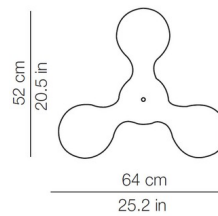

Shown in white / white

Front view

Side view

Specifications

COLOR	White
BODY FINISH	White
WATTAGE	120W
DIMMER	Dimmable
DIMENSIONS	25.2"W x 20.5"H x 11.8"D
BULB NOT INCLUDED	3 x B10/Candelabra (E12)/40W/120V Incandescent
OTHER BULB OPTIONS	3 x B10/Candelabra (E12)/6W/120V LED