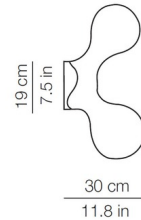

Shown in white / white

Front view

Side view

Specifications

COLOR	White
BODY FINISH	White
WATTAGE	120W
DIMMER	Dimmable
DIMENSIONS	25.2"W x 20.5"H x 11.8"D
BULB NOT INCLUDED	3 x B10/Candelabra (E12)/40W/120V Incandescent
OTHER BULB OPTIONS	3 x B10/Candelabra (E12)/6W/120V LED