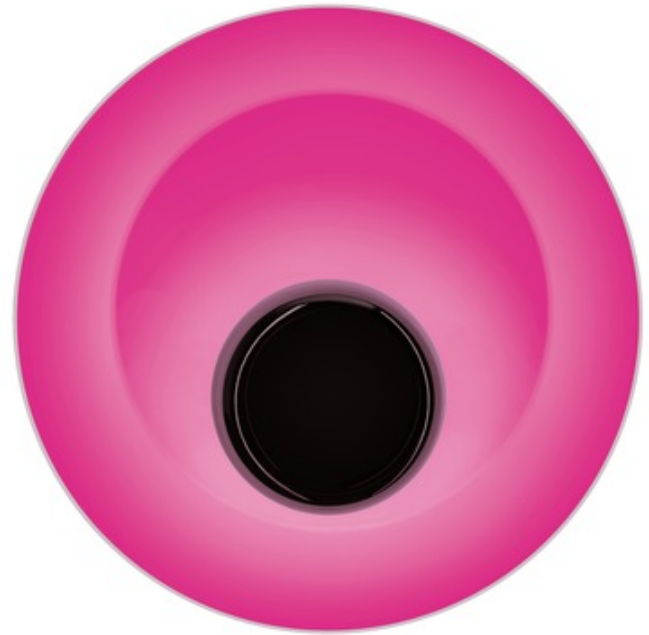

BRAND

kdln

DESCRIPTION

The Dawn Wall / Ceiling Light offers a chic, modern look that plays with concepts of volume and shadow play, with two Matte White painted aluminum reflectors and a Polished Copper or Black Chrome luminaire body. It features an RGBW LED light source to allow for a range of color options in addition to white light. Dimmable with DALI. CE listed.

SHADE COLOR	Matte White
BODY FINISH	Black Chrome
WATTAGE	120W
DIMMER	Dimmable
DIMENSIONS	41.3"W x 41.3"H x 7.9"D
INTEGRATED LED MODULE	
LAMP	12 x LED/10W/120V LED

Technical Information

LUMINOUS FLUX	1500 lumens
LUMENS/WATT	150.00
LAMP COLOR	2700K
COLOR RENDERING	80 CRI