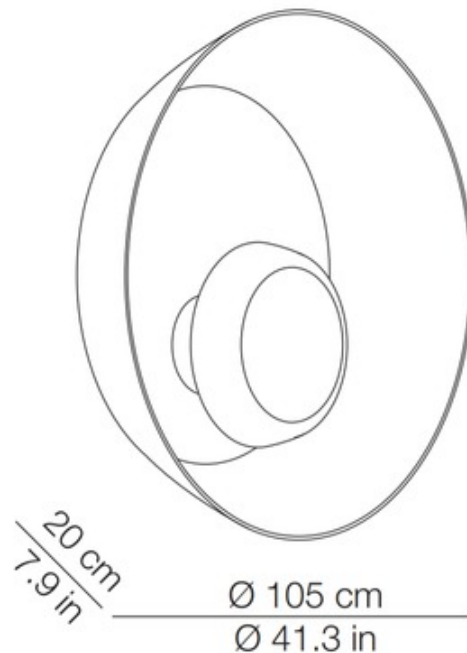

BRAND

kdln

DESCRIPTION

The Dawn Wall / Ceiling Light offers a chic, modern look that plays with concepts of volume and shadow play, with two Matte White painted aluminum reflectors and a Polished Copper or Black Chrome luminaire body. It features an RGBW LED light source to allow for a range of color options in addition to white light. Dimmable with DALI. CE listed.

SHADE COLOR	Matte White
BODY FINISH	Black Chrome
WATTAGE	120W
DIMMER	Dimmable
DIMENSIONS	41.3"W x 41.3"H x 7.9"D
INTEGRATED LED MODULE	
LAMP	12 x LED/10W/120V LED

Technical Information

LUMINOUS FLUX	1500 lumens
LUMENS/WATT	150.00
LAMP COLOR	2700K
COLOR RENDERING	80 CRI

SPEC # KUN857094

COMPANY

PROJECT

FIXTURE TYPE

APPROVED BY

DATE