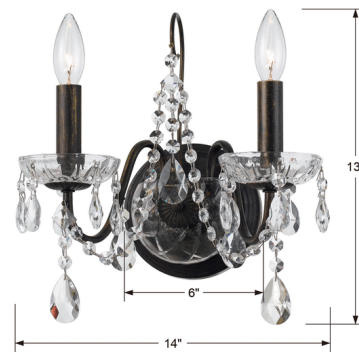

## Butler Wall Sconce

By Crystorama

### Description

The Butler Wall Sconce will be an elegant addition to any space and will never go out of style. Features English Bronze finish with Clear Crystals and bobeches. UL listed.

Shown in english bronze / hand-cut crystal

### Specifications

COLOR	Hand-Cut Crystal
BODY FINISH	English Bronze
WATTAGE	10W
DIMMER	Standard 120V
DIMENSIONS	13"W x 14"H x 8"D
BULB NOT INCLUDED	2 x B11/Candelabra (E12)/5W/120V LED
OTHER BULB OPTIONS	2 x B10/Candelabra (E12)/60W/120V Incandescent
COUNTRY OF ORIGIN	China