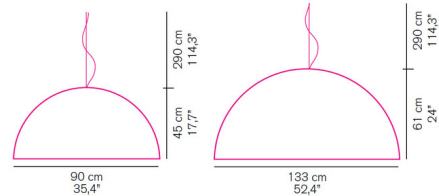

Specifications

COLOR	White
BODY FINISH	White
WATTAGE	300W
DIMMER	Standard 120V
DIMENSIONS	52.4"W x 24"H
BULB NOT INCLUDED	2 x A19/Medium (E26)/150W/120V Incandescent
OTHER BULB OPTIONS	2 x A19/Medium (E26)/120V LED
COUNTRY OF ORIGIN	Italy

CLICK TO VIEW PRODUCT

Notes: