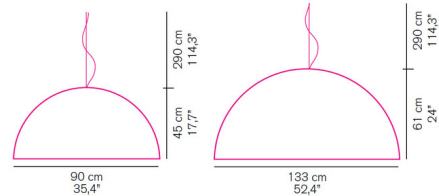

### Specifications

COLOR	White
BODY FINISH	White
WATTAGE	300W
DIMMER	Standard 120V
DIMENSIONS	52.4"W x 24"H
BULB NOT INCLUDED	2 x A19/Medium (E26)/150W/120V Incandescent
OTHER BULB OPTIONS	2 x A19/Medium (E26)/120V LED
COUNTRY OF ORIGIN	Italy