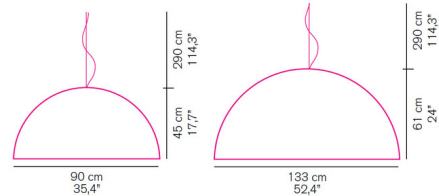

### Specifications

COLOR . . . . . White / Crackled Gold  
BODY FINISH . . . . . White  
WATTAGE . . . . . 150W  
DIMMER . . . . . Standard 120V  
DIMENSIONS . . . . . 35.4"W x 17.7"H  
BULB NOT INCLUDED . . . . . 1 x A19/Medium (E26)/150W/120V Incandescent  
OTHER BULB OPTIONS . . . . . 1 x A19/Medium (E26)/120V LED  
COUNTRY OF ORIGIN . . . . . Italy

### Technical Information

PRODUCT DIMENSIONS . . . . . Cable: 114"L

CLICK TO VIEW PRODUCT

Notes: