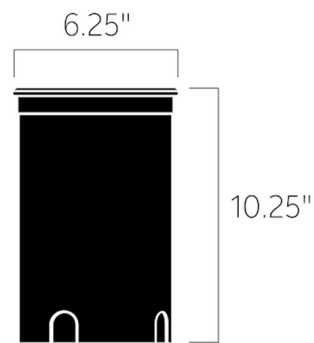

CLICK TO VIEW PRODUCT

Notes: