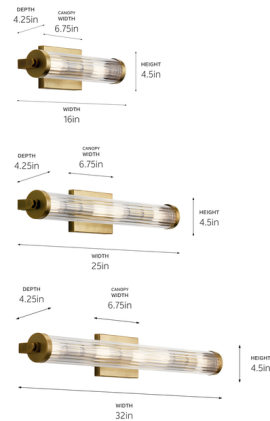

Shown in natural brass / clear