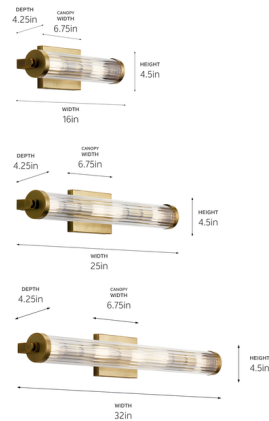

Shown in natural brass / clear