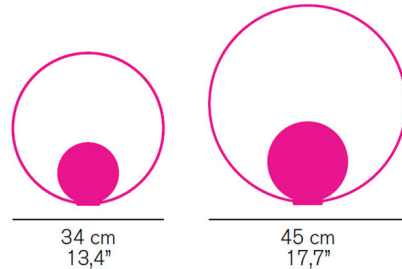

### Specifications

COLOR . . . . . Satin Bronze  
BODY FINISH . . . . . Matte Black  
WATTAGE . . . . . 8.5W  
DIMMER . . . . . Included  
DIMENSIONS . . . . . 13.4"W x 13.4"H  
INTEGRATED LED MODULE . . . . . 1x LED/8.5W/120V LED  
COUNTRY OF ORIGIN . . . . . Italy