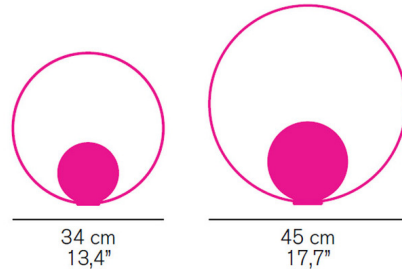

By Oluce Srl

Description

Siro is a semi-spherical table lamp with a disc at the front acting as a shield and reflector for the LED light source. Dimmer included.

Shown in matte black / satin bronze

Specifications

COLOR Satin Bronze
BODY FINISH Matte Black
WATTAGE 8.5W
DIMMER Included
DIMENSIONS 13.4"W x 13.4"H
INTEGRATED LED MODULE 1x LED/8.5W/120V LED
COUNTRY OF ORIGIN Italy

Technical Information

COLOR RENDERING 90 CRI
LAMP COLOR 2700K
LUMENS/WATT 156.47
LUMINOUS FLUX 1330 lumens