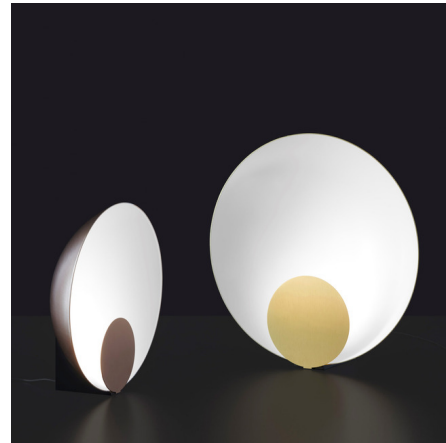

Lightology

lightology.com
866-954-4489
04-10-26

Project: _____

Company: _____

Location: _____ Fixture Type: _____

SPEC #: **OLC857808**

Approved On: _____ Approved By: _____

Siro Table Lamp

By Oluce Srl

Description

Siro is a semi-spherical table lamp with a disc at the front acting as a shield and reflector for the LED light source. Dimmer included.

Shown in matte black / satin bronze

Specifications

COLOR Satin Bronze
BODY FINISH Matte Black
WATTAGE 8.5W
DIMMER Included
DIMENSIONS 13.4"W x 13.4"H
INTEGRATED LED MODULE 1x LED/8.5W/120V LED
COUNTRY OF ORIGIN Italy

Technical Information

COLOR RENDERING 90 CRI
LAMP COLOR 2700K
LUMENS/WATT 156.47
LUMINOUS FLUX 1330 lumens