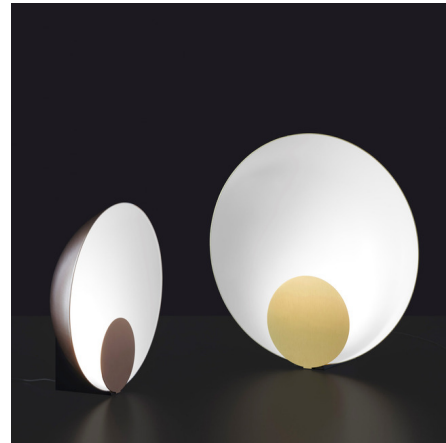

Lightology

lightology.com
866-954-4489
11-07-25

Project: _____

Company: _____

Location: _____ Fixture Type: _____

SPEC #: **OLC857808**

Approved On: _____ Approved By: _____

Siro Table Lamp

By Oluce Srl

Description

Siro is a semi-spherical table lamp with a disc at the front acting as a shield and reflector for the LED light source. Dimmer included.

Shown in matte black / satin bronze

Specifications

COLOR Satin Bronze
BODY FINISH Matte Black
WATTAGE 8.5W
DIMMER Included
DIMENSIONS 13.4"W x 13.4"H
INTEGRATED LED MODULE 1x LED/8.5W/120V LED
COUNTRY OF ORIGIN Italy

Technical Information

COLOR RENDERING 90 CRI
LAMP COLOR 2700K
LUMENS/WATT 156.47
LUMINOUS FLUX 1330 lumens