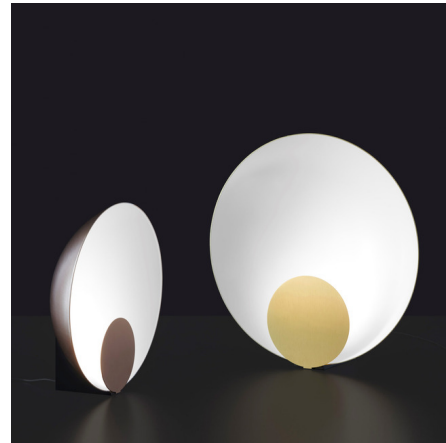

## Siro Table Lamp

By Oluce Srl

### Description

Siro is a semi-spherical table lamp with a disc at the front acting as a shield and reflector for the LED light source. Dimmer included.

Shown in matte black / satin bronze

### Specifications

COLOR . . . . . Satin Bronze  
BODY FINISH . . . . . Matte Black  
WATTAGE . . . . . 8.5W  
DIMMER . . . . . Included  
DIMENSIONS . . . . . 13.4"W x 13.4"H  
INTEGRATED LED MODULE . . . . . 1x LED/8.5W/120V LED  
COUNTRY OF ORIGIN . . . . . Italy