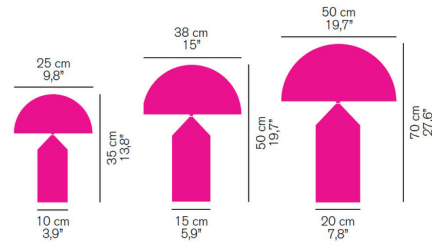

By Oluce Srl

Description

The Atollo Metal Table Lamp brings a clean bold vibe into any room of your home. The dome shaped shade is complemented by a cylinder body that rises to a point, like that of a pencil. Note: The small option includes an inline on/off switch while the medium and large sizes include an inline dimmer.

Shown in satin bronze

Specifications

COLOR	N/A
BODY FINISH	Satin Bronze
WATTAGE	80W
DIMMER	N/A
DIMENSIONS	9.8"W x 13.8"H
BULB NOT INCLUDED	2 x B10/Candelabra (E12)/40W/120V Incandescent
OTHER BULB OPTIONS	2 x B10/Candelabra (E12)/120V LED
COUNTRY OF ORIGIN	Italy