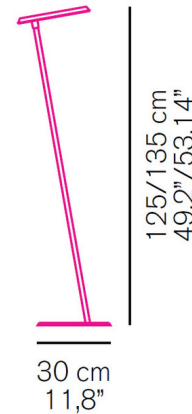

Lightology

lightology.com
866-954-4489
04-24-26

Project: _____
Company: _____
Location: _____ Fixture Type: _____
SPEC #: **OLC857815**
Approved On: _____ Approved By: _____

Amanita Floor Lamp

By Oluce Srl

Description

The Amanita Floor Lamp, designed by Mariana Pellegrino Soto, is a sleek simple piece perfect in any room of your home.

Shown in bronze / bronze

Specifications

COLOR	Bronze
BODY FINISH	Bronze
WATTAGE	18W
DIMMER	Included
DIMENSIONS	11.8"W x 53.14"H
INTEGRATED LED MODULE	1 x LED/18W/120V LED
COUNTRY OF ORIGIN	Italy

Technical Information

COLOR RENDERING	85 CRI
LAMP COLOR	2700K
LUMENS/WATT	144,44
LUMINOUS FLUX	2600 lumens

CLICK TO VIEW PRODUCT

Notes: