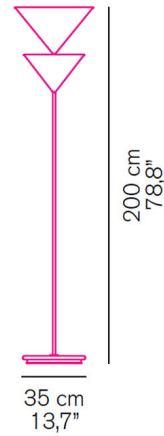

By Oluce Srl

Description

The Pascal Floor Lamp designed by Vico Magistretti, brings a bold vibe to any room of your home with its double shade design.

Shown in anodic bronze

Specifications

COLOR	N/A
BODY FINISH	Anodic Bronze
WATTAGE	224W
DIMMER	N/A
DIMENSIONS	13.7"W x 78.8"H
BULB NOT INCLUDED	2 x A19/Medium (E26)/100W/120V Incandescent
BULB NOT INCLUDED	1 x LED/24W/120V LED
OTHER BULB OPTIONS	2 x A19/Medium (E26)/120V LED
COUNTRY OF ORIGIN	Italy

Technical Information

COLOR RENDERING	85 CRI
LAMP COLOR	2700K

CLICK TO VIEW PRODUCT

Notes: