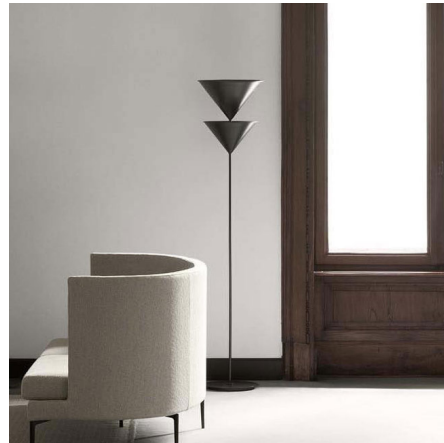

By Oluce Srl

Description

The Pascal Floor Lamp designed by Vico Magistretti, brings a bold vibe to any room of your home with its double shade design.

Shown in anodic bronze

Specifications

COLOR	N/A
BODY FINISH	Anodic Bronze
WATTAGE	224W
DIMMER	N/A
DIMENSIONS	13.7"W x 78.8"H
BULB NOT INCLUDED	2 x A19/Medium (E26)/100W/120V Incandescent
BULB NOT INCLUDED	1 x LED/24W/120V LED
OTHER BULB OPTIONS	2 x A19/Medium (E26)/120V LED
COUNTRY OF ORIGIN	Italy