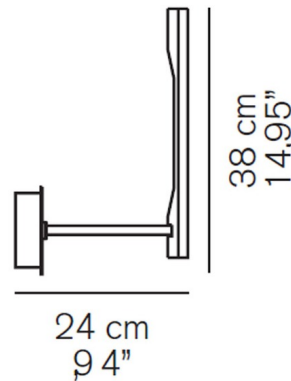

By Oluce Srl

Description

The Ilo Wall Sconce, designed by David Lopez Quincoces, is a sleek architectural piece, perfect in any room of your home. This Lightology Exclusive is available with a Satin Bronze shade that rotates 90 degrees and a Matte Black finish. CE listed.

Shown in matte black / satin bronze

Specifications

COLOR	Satin Bronze
BODY FINISH	Matte Black
WATTAGE	3W
DIMMER	Not Dimmable
DIMENSIONS	5"W x 14.95"H x 9.4"D
INTEGRATED LED MODULE	1 x LED/3W/120V LED
COUNTRY OF ORIGIN	Italy