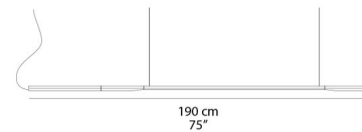

By Oluce Srl

Description

The Ilo Linear Pendant, designed by David Lopez Quincoces, is a sleek architectural piece, perfect in any room of your home. Exclusive to Lightology, Ilo is available with a Satin Bronze shade that rotates 90 degrees and a Matte Black finish. CE listed.

Shown in matte black / satin bronze

Specifications

COLOR Satin Bronze
BODY FINISH Matte Black
WATTAGE 25W
DIMMER Not Dimmable
DIMENSIONS 75"L
INTEGRATED LED MODULE 1 x LED/25W/120V LED
COUNTRY OF ORIGIN Italy