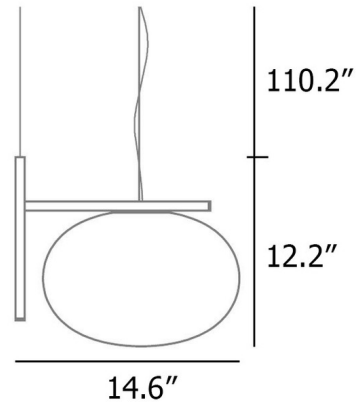

Description

Inspired by a single drop of water, the Alba Pendant displays a soft shape contrasted with square lines. It features an Opaline Glass shade and a Satin Brass or Anodic Bronze finish.

Shown in anodic bronze / opaline

Specifications

COLOR	Opaline
BODY FINISH	Anodic Bronze
WATTAGE	75W
DIMMER	Not Dimmable
DIMENSIONS	14.6"W x 12.2"H
BULB NOT INCLUDED	1 x A19/Medium (E26)/75W/120V Incandescent
OTHER BULB OPTIONS	1 x A19/Medium (E26)/120V LED

Technical Information

PRODUCT DIMENSIONS	Canopy: 6.3" diameter
--------------------	-----------------------

CLICK TO VIEW PRODUCT

Notes: