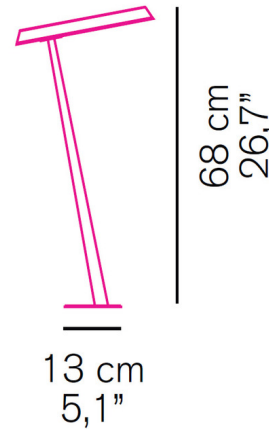

### Specifications

COLOR	Bronze
BODY FINISH	Indian Bronze
WATTAGE	7.2W
DIMMER	N/A
DIMENSIONS	5.1"W x 26.7"H
BULB NOT INCLUDED	1 x A19/Medium (E26)/7.2W/120V LED
COUNTRY OF ORIGIN	Italy

CLICK TO VIEW PRODUCT