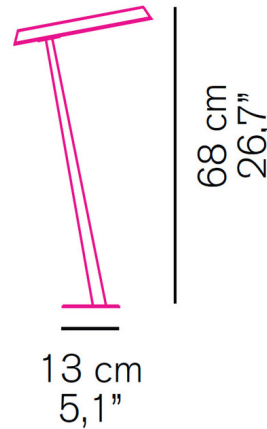

Shown in indian bronze / bronze

Specifications

COLOR	Bronze
BODY FINISH	Indian Bronze
WATTAGE	7.2W
DIMMER	N/A
DIMENSIONS	5.1"W x 26.7"H
BULB NOT INCLUDED	1 x A19/Medium (E26)/7.2W/120V LED
COUNTRY OF ORIGIN	Italy