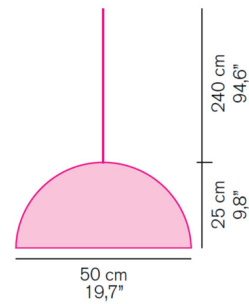

Shown in white / opaline opaque

Specifications

COLOR Opaline Opaque
BODY FINISH White
WATTAGE 200W
DIMMER Standard 120V
DIMENSIONS 19.7"W
BULB NOT INCLUDED 2 x A19/Medium (E26)/100W/120V Incandescent
OTHER BULB OPTIONS 2 x A19/Medium (E26)/120V LED
COUNTRY OF ORIGIN Italy

Technical Information

PRODUCT DIMENSIONS Cable Length: 94.6"

CLICK TO VIEW PRODUCT

Notes: