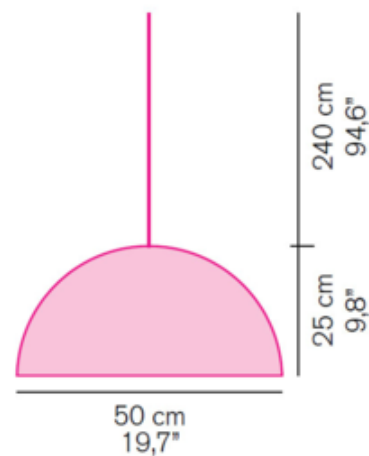

Shown in: White / Opaline Opaque

SHADE COLOR	Opaline Opaque
BODY FINISH	White
WATTAGE	200W
DIMMER	Standard 120V
DIMENSIONS	19.7"W
BULB NOT INCLUDED	
LAMP	2 x A19/Medium (E26)/100W/120V Incandescent 2 x A19/Medium (E26)/120V LED

Technical Information

PRODUCT DIMENSIONS	Cable Length: 94.6"
---------------------------	---------------------

SPEC #	OLC85790
---------------	----------

COMPANY

PROJECT

FIXTURE TYPE

APPROVED BY

DATE