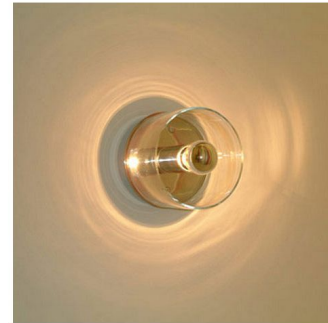

Lightology

lightology.com
866-954-4489
05-09-25

Project: _____

Company: _____

Location: _____ Fixture Type: _____

SPEC #: **OLC85795**

Approved On: _____ Approved By: _____

Fiore 139 Surface Mount

By Oluce Srl

Description

Inspired by 1970's style, the Fiore 139 Wall or Ceiling Light features a Clear blown glass diffuser with a Chrome finish.

Specifications

COLOR Transparent
BODY FINISH Chrome
WATTAGE 40W
DIMMER Standard 120V
DIMENSIONS 5.3"W x 5.12"D
BULB NOT INCLUDED 1 x G16.5/Candelabra (E12)/40W/120V Incandescent
COUNTRY OF ORIGIN Italy