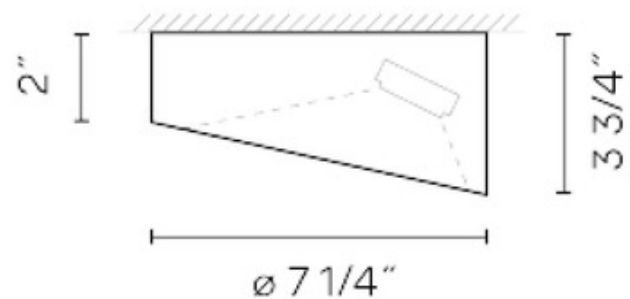

SPEC #

VIB85808

COMPANY

PROJECT

FIXTURE TYPE

APPROVED BY

DATE