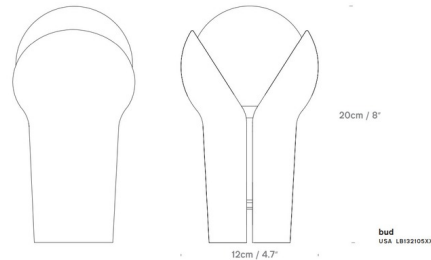

### Specifications

COLOR . . . . . N/A  
BODY FINISH . . . . . Aubergine  
WATTAGE . . . . . 1W  
DIMMER . . . . . Included  
DIMENSIONS . . . . . 4.72"W x 7.87"H  
INTEGRATED LED MODULE . . . . . 1x LED/1W/120V LED  
COUNTRY OF ORIGIN . . . . . China