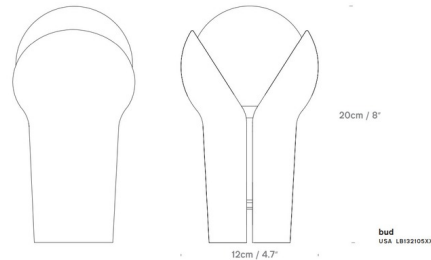

CLICK TO VIEW PRODUCT

Notes: