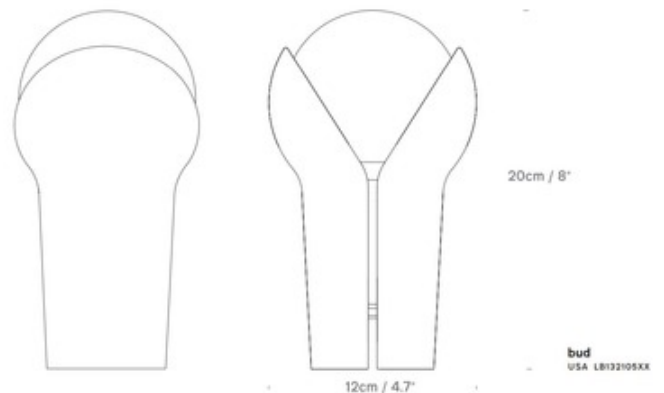

Technical Information

LAMP COLOR	2700K
COLOR RENDERING	80 CRI

SPEC # INN858278

COMPANY	PROJECT	FIXTURE TYPE	APPROVED BY	DATE