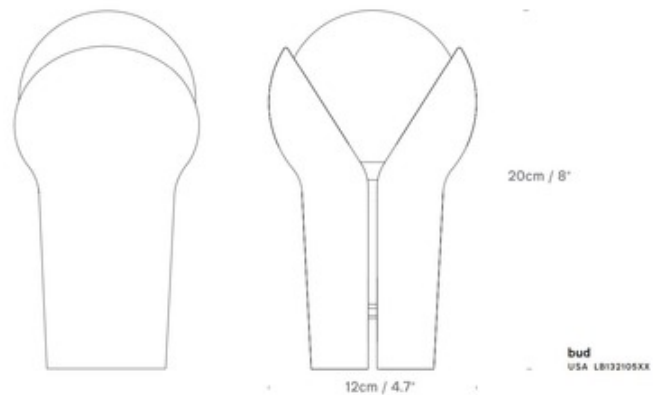

BRAND

Innermost

DESCRIPTION

Bud is a fun, portable LED lamp that is perfect to take on the go thanks to its cordless design and petite scale. Drawing inspiration from nature, Bud is comprised of a globe bulb nestled between two petal-like forms that appear to cradle and protect the light source. Bud features a unique dimming function that allows for three different light settings, activated by pushing down on the top of Bud's bulb, increasing light intensity from 25 to 50 to 100 percent with each sequential push. A micro USB cable is included to allow Bud to fully recharge within 5 hours. Maximum battery life is 20 hours at 25 percent intensity, 10 hours at 50 percent, or 5 hours at 100 percent. Available finished in Ash, Aubergine, Fluro, Lemon, Ocean, or Olive.

Shown in: Aubergine

SHADE COLOR	N/A
BODY FINISH	Aubergine
WATTAGE	1W
DIMMER	Included
DIMENSIONS	4.72"W x 7.87"H
LAMP	1 x LED/1W/120V LED

Technical Information

LAMP COLOR	2700 K
COLOR RENDERING	80 CRI

ITEM NUMBER INN858278