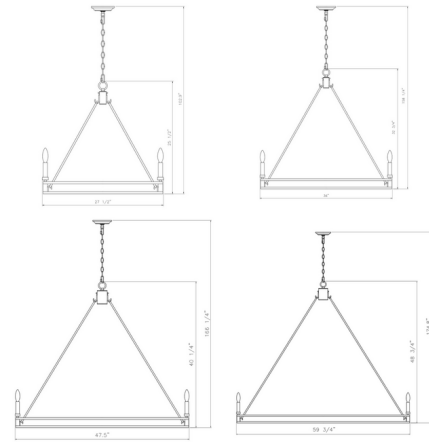

Specifications

COLOR N/A
 BODY FINISH Matte Black
 WATTAGE 30W
 DIMMER Standard 120V
 DIMENSIONS 27.25"W x 25.75"H
 BULB NOT INCLUDED 6 x B11/Candelabra (E12)/5W/120V LED
 COUNTRY OF ORIGIN China

Technical Information

PRODUCT DIMENSIONS Chain Length: 120"

Shown in matte black

CLICK TO VIEW PRODUCT

Notes: