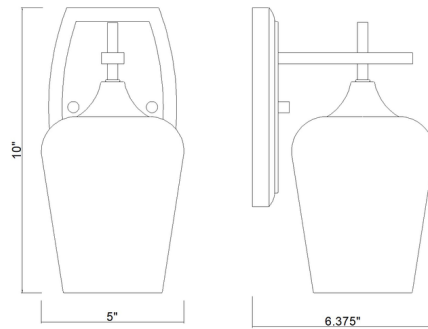

### Description

The Joliet Wall Sconce offers a sophisticated look that will suit a number of design aesthetics, featuring a tulip shaped Clear glass shade set into a bulbous socket holder extending out from a rounded rectangular canopy. Available finished in Brushed Nickel, Chrome, Matte Black, or Olde Brass. ETL and cUL listed for damp locations.

### Specifications

COLOR	Clear
BODY FINISH	Brushed Nickel
WATTAGE	9W
DIMMER	Standard 120V
DIMENSIONS	5"W x 10"H x 6.5"D
BULB NOT INCLUDED	1 x A19/Medium (E26)/9W/120V LED
OTHER BULB OPTIONS	A19/Medium (E26)/120V LED
COUNTRY OF ORIGIN	China