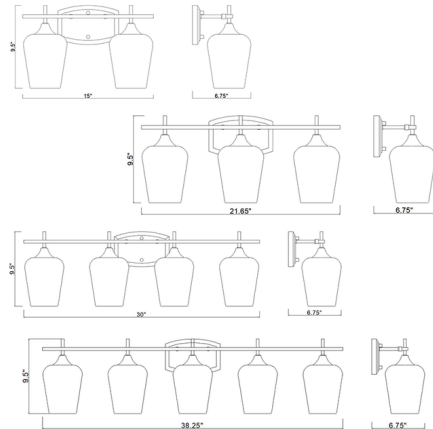

By Z-Lite

Description

The Joliet Bathroom Vanity Light offers a sophisticated look that will suit a number of design aesthetics, featuring tulip shaped Clear glass shades set into bulbous socket holders held along a thin linear beam extending out from a rounded rectangular canopy. Available with 2, 3, 4, or 5 lights finished in Brushed Nickel, Chrome, Matte Black, or Olde Brass. ETL and cUL listed for damp locations.

Shown in matte black / clear

Specifications

COLOR	Clear
BODY FINISH	Matte Black
WATTAGE	18W
DIMMER	Standard 120V
DIMENSIONS	15"W x 9.5"H x 6.75"D
BULB NOT INCLUDED	2 x A19/Medium (E26)/9W/120V LED
OTHER BULB OPTIONS	2 x A19/Medium (E26)/120V LED
COUNTRY OF ORIGIN	China