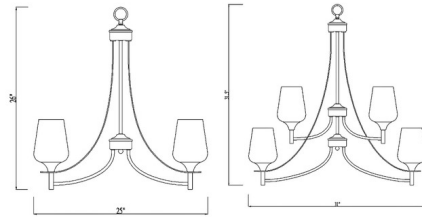

Description

Upscale sophistication with a Mid Century Modern vibe tells the story of this elegant Joliet Chandelier. A blend of delightful materials offers stunning large glass shades with a sleek finish metal arms that are gracefully curved, creating a delightful circular silhouette perfect for a compact dining space. Note: Not all options are available

Shown in matte black / clear

Specifications

COLOR	Clear
BODY FINISH	Matte Black
WATTAGE	85W
DIMMER	Standard 120V
DIMENSIONS	25"W x 26"H
BULB NOT INCLUDED	5 x A19/Medium (E26)/17W/120V LED
COUNTRY OF ORIGIN	China