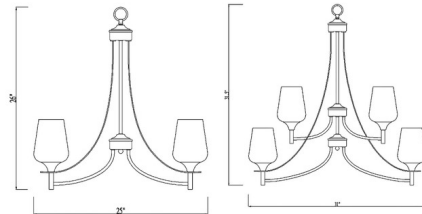

### Description

Upscale sophistication with a Mid Century Modern vibe tells the story of this elegant Joliet Chandelier. A blend of delightful materials offers stunning large glass shades with a sleek finish metal arms that are gracefully curved, creating a delightful circular silhouette perfect for a compact dining space. Note: Not all options are available

### Specifications

COLOR . . . . . Clear  
BODY FINISH . . . . . Matte Black  
WATTAGE . . . . . 85W  
DIMMER . . . . . Standard 120V  
DIMENSIONS . . . . . 25"W x 26"H  
BULB NOT INCLUDED . . . . . 5 x A19/Medium (E26)/17W/120V LED  
COUNTRY OF ORIGIN . . . . . China