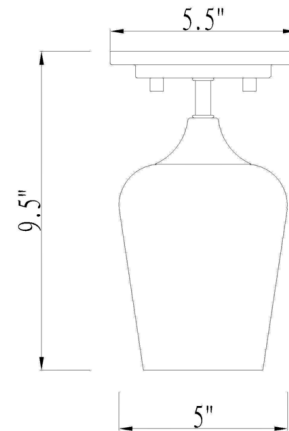

Description

The Joliet Flush Mount Ceiling Light offers a sophisticated look that will suit a number of design aesthetics, featuring a tulip shaped clear glass shade set into a bulbous socket holder and round canopy.

Shown in brushed nickel / clear

Specifications

COLOR	Clear
BODY FINISH	Brushed Nickel
WATTAGE	17W
DIMMER	Standard 120V
DIMENSIONS	5.5"W x 9.5"H x 5.5"D
BULB NOT INCLUDED	1 x A19/Medium (E26)/17W/120V LED
COUNTRY OF ORIGIN	China