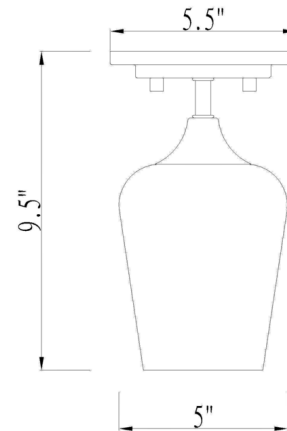

### Specifications

COLOR	Clear
BODY FINISH	Brushed Nickel
WATTAGE	17W
DIMMER	Standard 120V
DIMENSIONS	5.5"W x 9.5"H x 5.5"D
BULB NOT INCLUDED	1 x A19/Medium (E26)/17W/120V LED
COUNTRY OF ORIGIN	China

CLICK TO VIEW PRODUCT