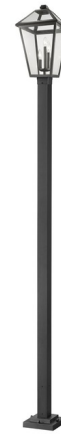

Lightology

lightology.com
866-954-4489
05-24-26

Project: _____

Company: _____

Location: _____ Fixture Type: _____

SPEC #: **ZLT858443**

Approved On: _____ Approved By: _____

Talbot Outdoor Post Light with Square Post/Stepped Base By Z-Lite

Description

The Talbot Outdoor Post Light with Square Post and Stepped Base brings a timeless look to your exterior space, featuring a classic lantern style silhouette. The smooth frame features beveled glass panels, casting warm shadows across your area.

Shown in black / clear

Specifications

COLOR	Clear
BODY FINISH	Black
WATTAGE	180W
DIMMER	Standard 120V
DIMENSIONS	12.25"W x 117.75"H
BULB NOT INCLUDED	3 x B10/Candelabra (E12)/60W/120V Incandescent
OTHER BULB OPTIONS	3 x B10/Candelabra (E12)/120V LED
COUNTRY OF ORIGIN	China