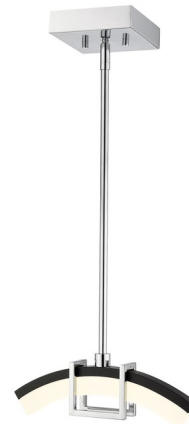

Lightology

lightology.com
866-954-4489
07-07-26

Project: _____

Company: _____

Location: _____ Fixture Type: _____

SPEC #: **ZLT858453**

Approved On: _____ Approved By: _____

Arc Pendant By Z-Lite

Description

The Arc Pendant offers an architectural inspired design with a touch of geometric flair, featuring a Black arc frame that bears the LED light source, complete with a contrasting Chrome accents and square canopy. ETL and cUL listed.

Shown in chrome / black

Specifications

COLOR Black
BODY FINISH Chrome
WATTAGE 12W
DIMMER Dimmable
DIMENSIONS 12.5"L x 5.5"W x 4.25"H
INTEGRATED LED MODULE 1 x LED/12W/120V LED
COUNTRY OF ORIGIN China

Technical Information

PRODUCT DIMENSIONS Downrods: One 3", One 6", and Five 12" Included
COLOR RENDERING 90 CRI
LAMP COLOR 3000K
LUMENS/WATT 50.00
LUMINOUS FLUX 600 lumens

CLICK TO VIEW PRODUCT

Notes: