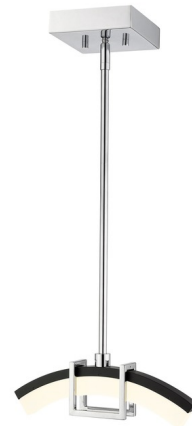

Lightology

lightology.com
866-954-4489
04-25-26

Project: _____

Company: _____

Location: _____ Fixture Type: _____

SPEC #: **ZLT858453**

Approved On: _____ Approved By: _____

Arc Pendant By Z-Lite

Description

The Arc Pendant offers an architectural inspired design with a touch of geometric flair, featuring a Black arc frame that bears the LED light source, complete with a contrasting Chrome accents and square canopy. ETL and cUL listed.

Shown in chrome / black

Specifications

COLOR Black
BODY FINISH Chrome
WATTAGE 12W
DIMMER Dimmable
DIMENSIONS 12.5"L x 5.5"W x 4.25"H
INTEGRATED LED MODULE 1 x LED/12W/120V LED
COUNTRY OF ORIGIN China

Technical Information

PRODUCT DIMENSIONS Downrods: One 3", One 6", and Five 12" Included
COLOR RENDERING 90 CRI
LAMP COLOR 3000K
LUMENS/WATT 50.00
LUMINOUS FLUX 600 lumens

CLICK TO VIEW PRODUCT

Notes: