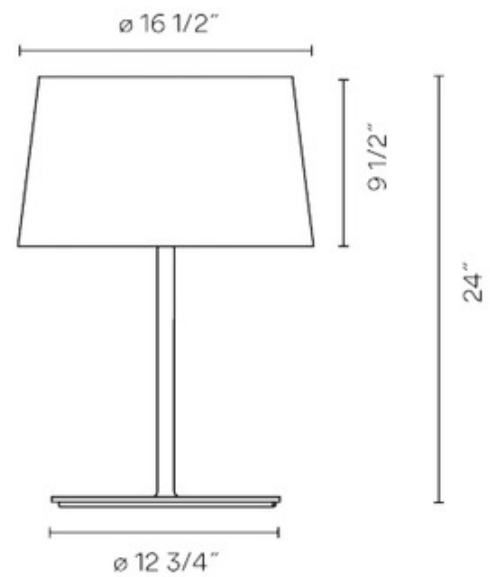

COMPANY

PROJECT

FIXTURE TYPE

APPROVED BY

DATE