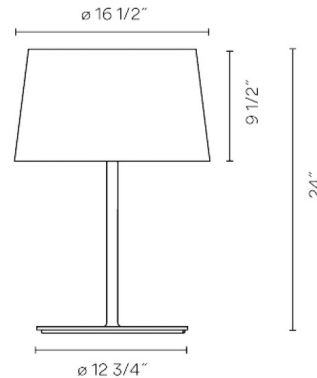

### Specifications

|                    |  |
|--------------------|--|
| COLOR              | Off White Screen Mesh                      |
| BODY FINISH        | Off White                                  |
| WATTAGE            | 120W                                       |
| DIMMER             | Not Included                               |
| DIMENSIONS         | 16.5"W x 24"H                              |
| BULB NOT INCLUDED  | 3 x A19/Medium (E26)/40W/120V Incandescent |
| OTHER BULB OPTIONS | 3 x A19/Medium (E26)/120V LED              |
| COUNTRY OF ORIGIN  | Spain                                      |