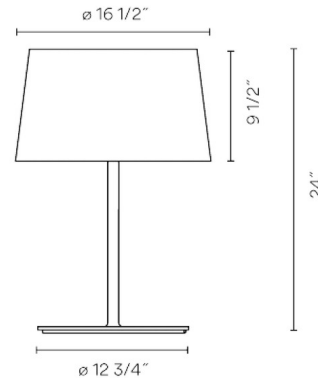

Description

Warm Table Lamp features an Off White screen mesh shade and body finished in an Off White Matte Lacquer with frosted acrylic top diffuser. On/off switch on cord. UL listed.

Shown in off white / off white screen mesh

Specifications

COLOR Off White Screen Mesh
BODY FINISH Off White
WATTAGE 120W
DIMMER Not Included
DIMENSIONS 16.5"W x 24"H
BULB NOT INCLUDED 3 x A19/Medium (E26)/40W/120V Incandescent
OTHER BULB OPTIONS 3 x A19/Medium (E26)/120V LED
COUNTRY OF ORIGIN Spain