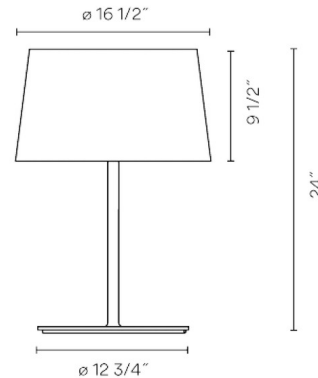

### Specifications

COLOR	Off White Screen Mesh
BODY FINISH	Off White
WATTAGE	120W
DIMMER	Not Included
DIMENSIONS	16.5"W x 24"H
BULB NOT INCLUDED	3 x A19/Medium (E26)/40W/120V Incandescent
OTHER BULB OPTIONS	3 x A19/Medium (E26)/120V LED
COUNTRY OF ORIGIN	Spain