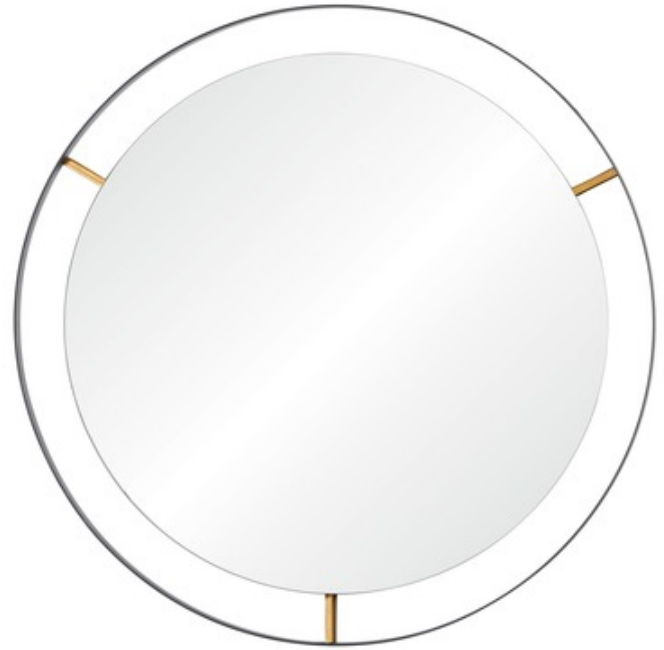

BRAND

Rogue Decor

DESCRIPTION

The Framed Round Wall Mirror appears to float on your wall bringing an industrial vibe to a variety of spaces. Available with a Matte Black iron frame and Antique Gold supports. Available in two sizes. ADA compliant.

COLOR	N/A
BODY FINISH	Matte Black
WATTAGE	N/A
DIMMER	N/A
DIMENSIONS	20"W x 20"H x 1"D
LAMP	N/A

SPEC # ROG858645

COMPANY	PROJECT	FIXTURE TYPE	APPROVED BY	DATE