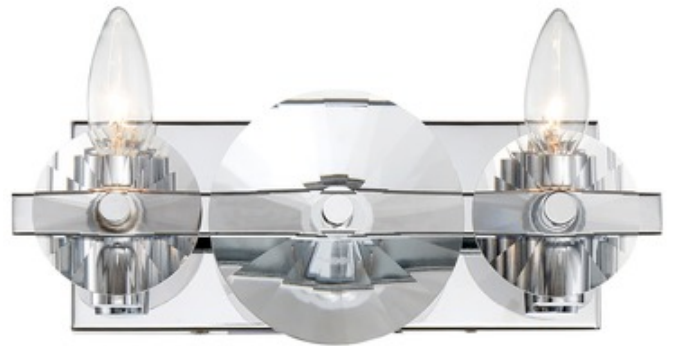

BRAND

Rogue Decor

DESCRIPTION

The Engeared Bathroom Vanity Light brings forth images of interlocking industrial machine parts, perfect in a variety of spaces. Crystal cuts bring the sparkle while the Chrome finish adds the shine. Available in 2 and 3 light options. Damp location rated. UL listed.

SHADE COLOR	Crystal
BODY FINISH	Chrome
WATTAGE	10W
DIMMER	Standard 120V
DIMENSIONS	12"W x 6.25"H x 4.13"D
BULB NOT INCLUDED	
LAMP	2 x B11/Candelabra (E12)/5W/120V LED 2 x B10/Candelabra (E12)/120V LED 2 x B10/Candelabra (E12)/60W/120V Incandescent