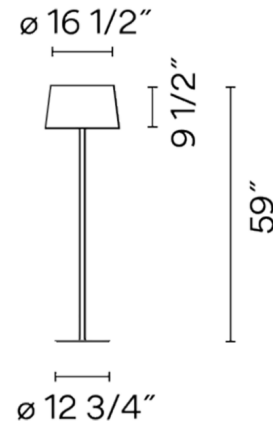

Specifications

COLOR Off White Screen Mesh
BODY FINISH Off White
WATTAGE 120W
DIMMER N/A
DIMENSIONS 16.5"W x 59"H
BULB NOT INCLUDED 3 x A19/Medium (E26)/40W/120V Incandescent
OTHER BULB OPTIONS 3 x A19/Medium (E26)/120V LED
COUNTRY OF ORIGIN Spain