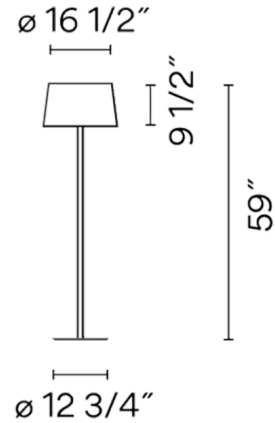

Specifications

COLOR	Off White Screen Mesh
BODY FINISH	Off White
WATTAGE	120W
DIMMER	N/A
DIMENSIONS	16.5"W x 59"H
BULB NOT INCLUDED	3 x A19/Medium (E26)/40W/120V Incandescent
OTHER BULB OPTIONS	3 x A19/Medium (E26)/120V LED
COUNTRY OF ORIGIN	Spain