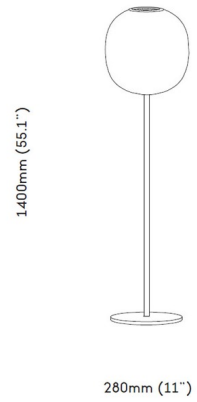

Shown in black / textured black