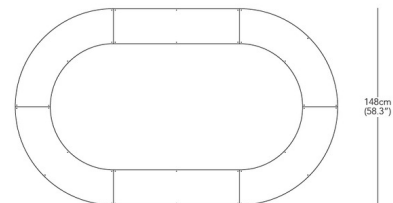

Description

The Cast Light Oblong Pendant designed by Philippe Malouin, combines the depth and texture of fiber reinforced polymers, to create a unique and inspirational piece. Black cable, fittings, and canopy. 4.7 inch diameter canopy. CE listed.

Specifications

COLOR Fiber Glass
BODY FINISH Black
WATTAGE 130W
DIMMER Low Voltage Electronic
DIMENSIONS 93.7"L x 58.3"W x 4.7"H
INTEGRATED LED MODULE 1 x LED/130W/120V LED

Technical Information

PRODUCT DIMENSIONS Cable length: 197"
LAMP LIFE 50000 hours
COLOR RENDERING 95 CRI
LAMP COLOR 2800K
LUMENS/WATT 58.15
LUMINOUS FLUX 7560 lumens

Shown in black / fiber glass

Underside

Ø125mm (4.9")
Ceiling Plate

0.3cm (0.1")

12cm (4.7")

25cm (9.8")
Profile

CLICK TO VIEW PRODUCT

Notes: